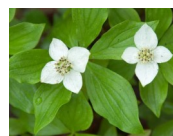

White Trillium

Lady Slipper

Indian Pipe

Like us at KCT Trust in Education

Ten Spring Wildflowers in KCT Woods

Bluet

Lupine

Bunchberry
Canada Dogwood

Spring Beauty

Fringed
Milkwort

Trout Lily

Dwarf Ginseng

White Trillium

Lady Slipper

Indian Pipe

Like us at KCT Trust in Education